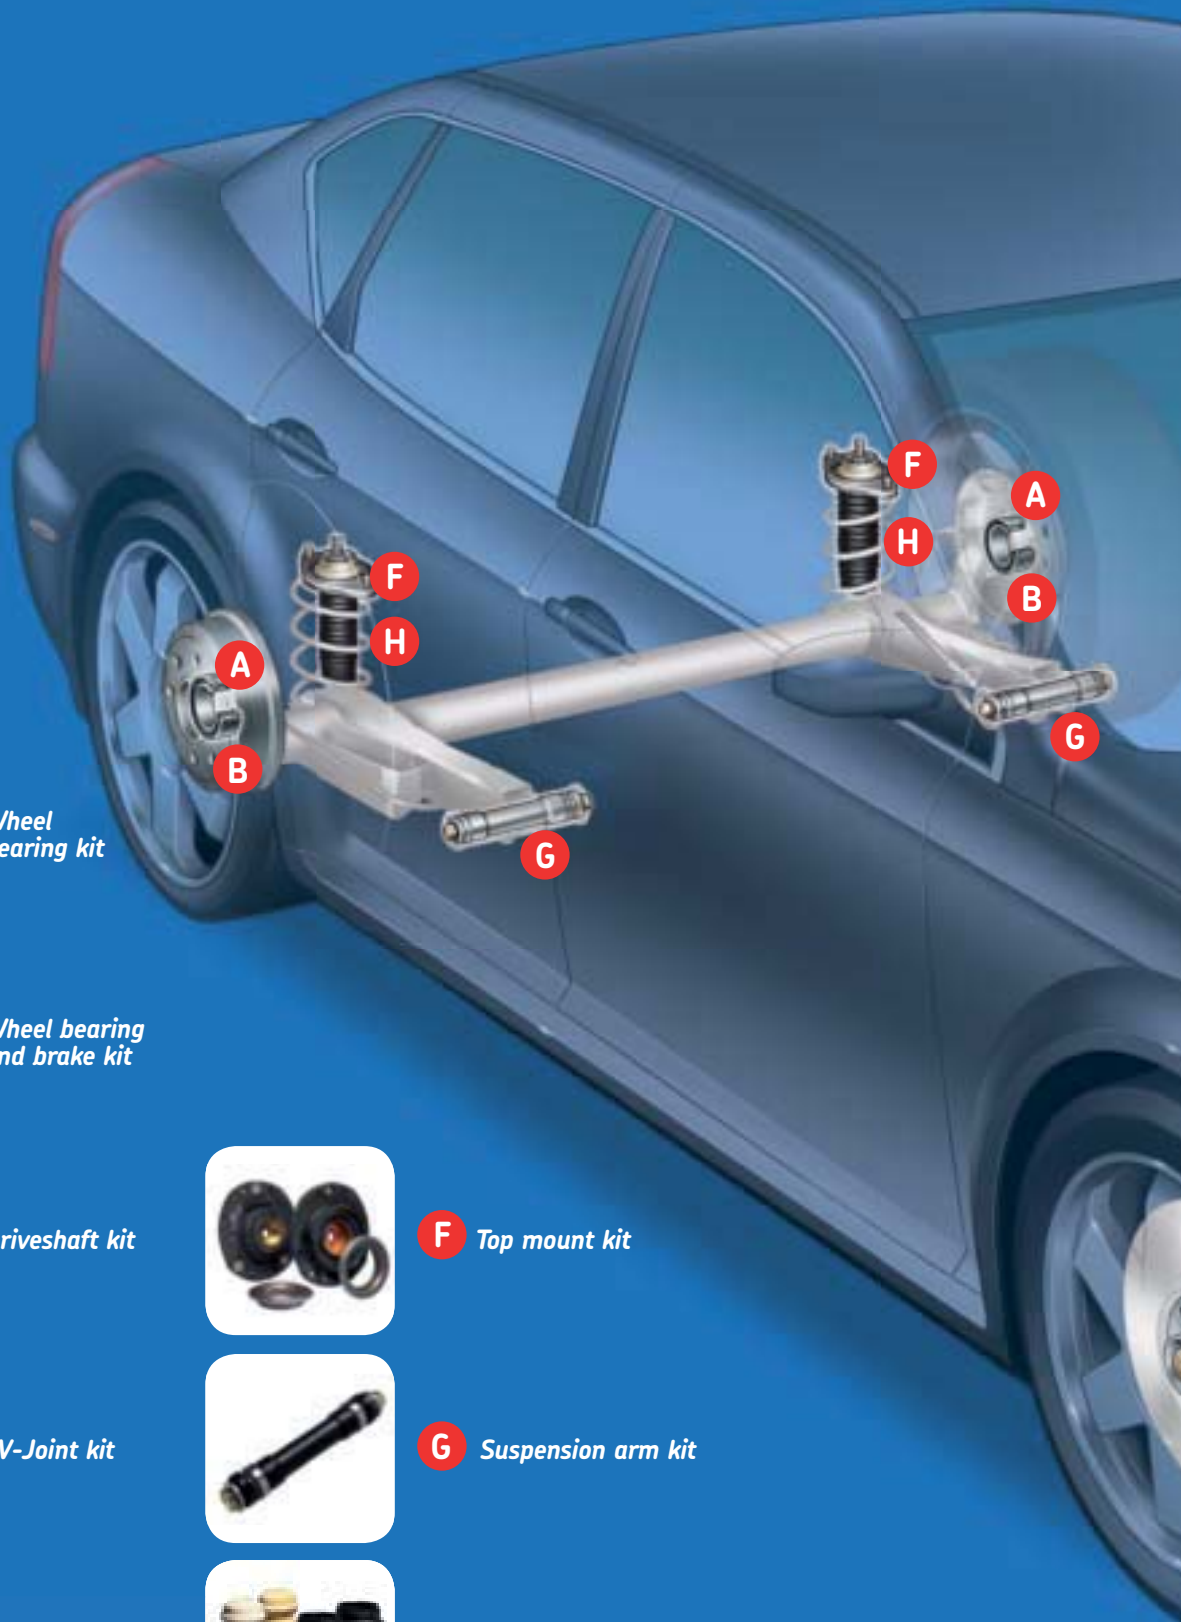

J Auxiliary belt

M Timing belt kit with water pump

Install confidence

A *Wheel bearing kit*

B *Wheel bearing and brake kit*

C *Driveshaft kit*

D *CV-Joint kit*

E *Boot kit*

F *Top mount kit*

G *Suspension arm kit*

H *Strut protection kit*