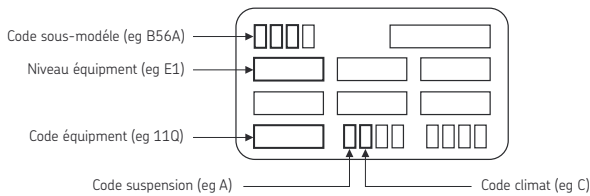

A = Suspension normale
B = Suspension renforcée
C = Pays tempéré
D = Pays grand froid
E = Pays tropicaux